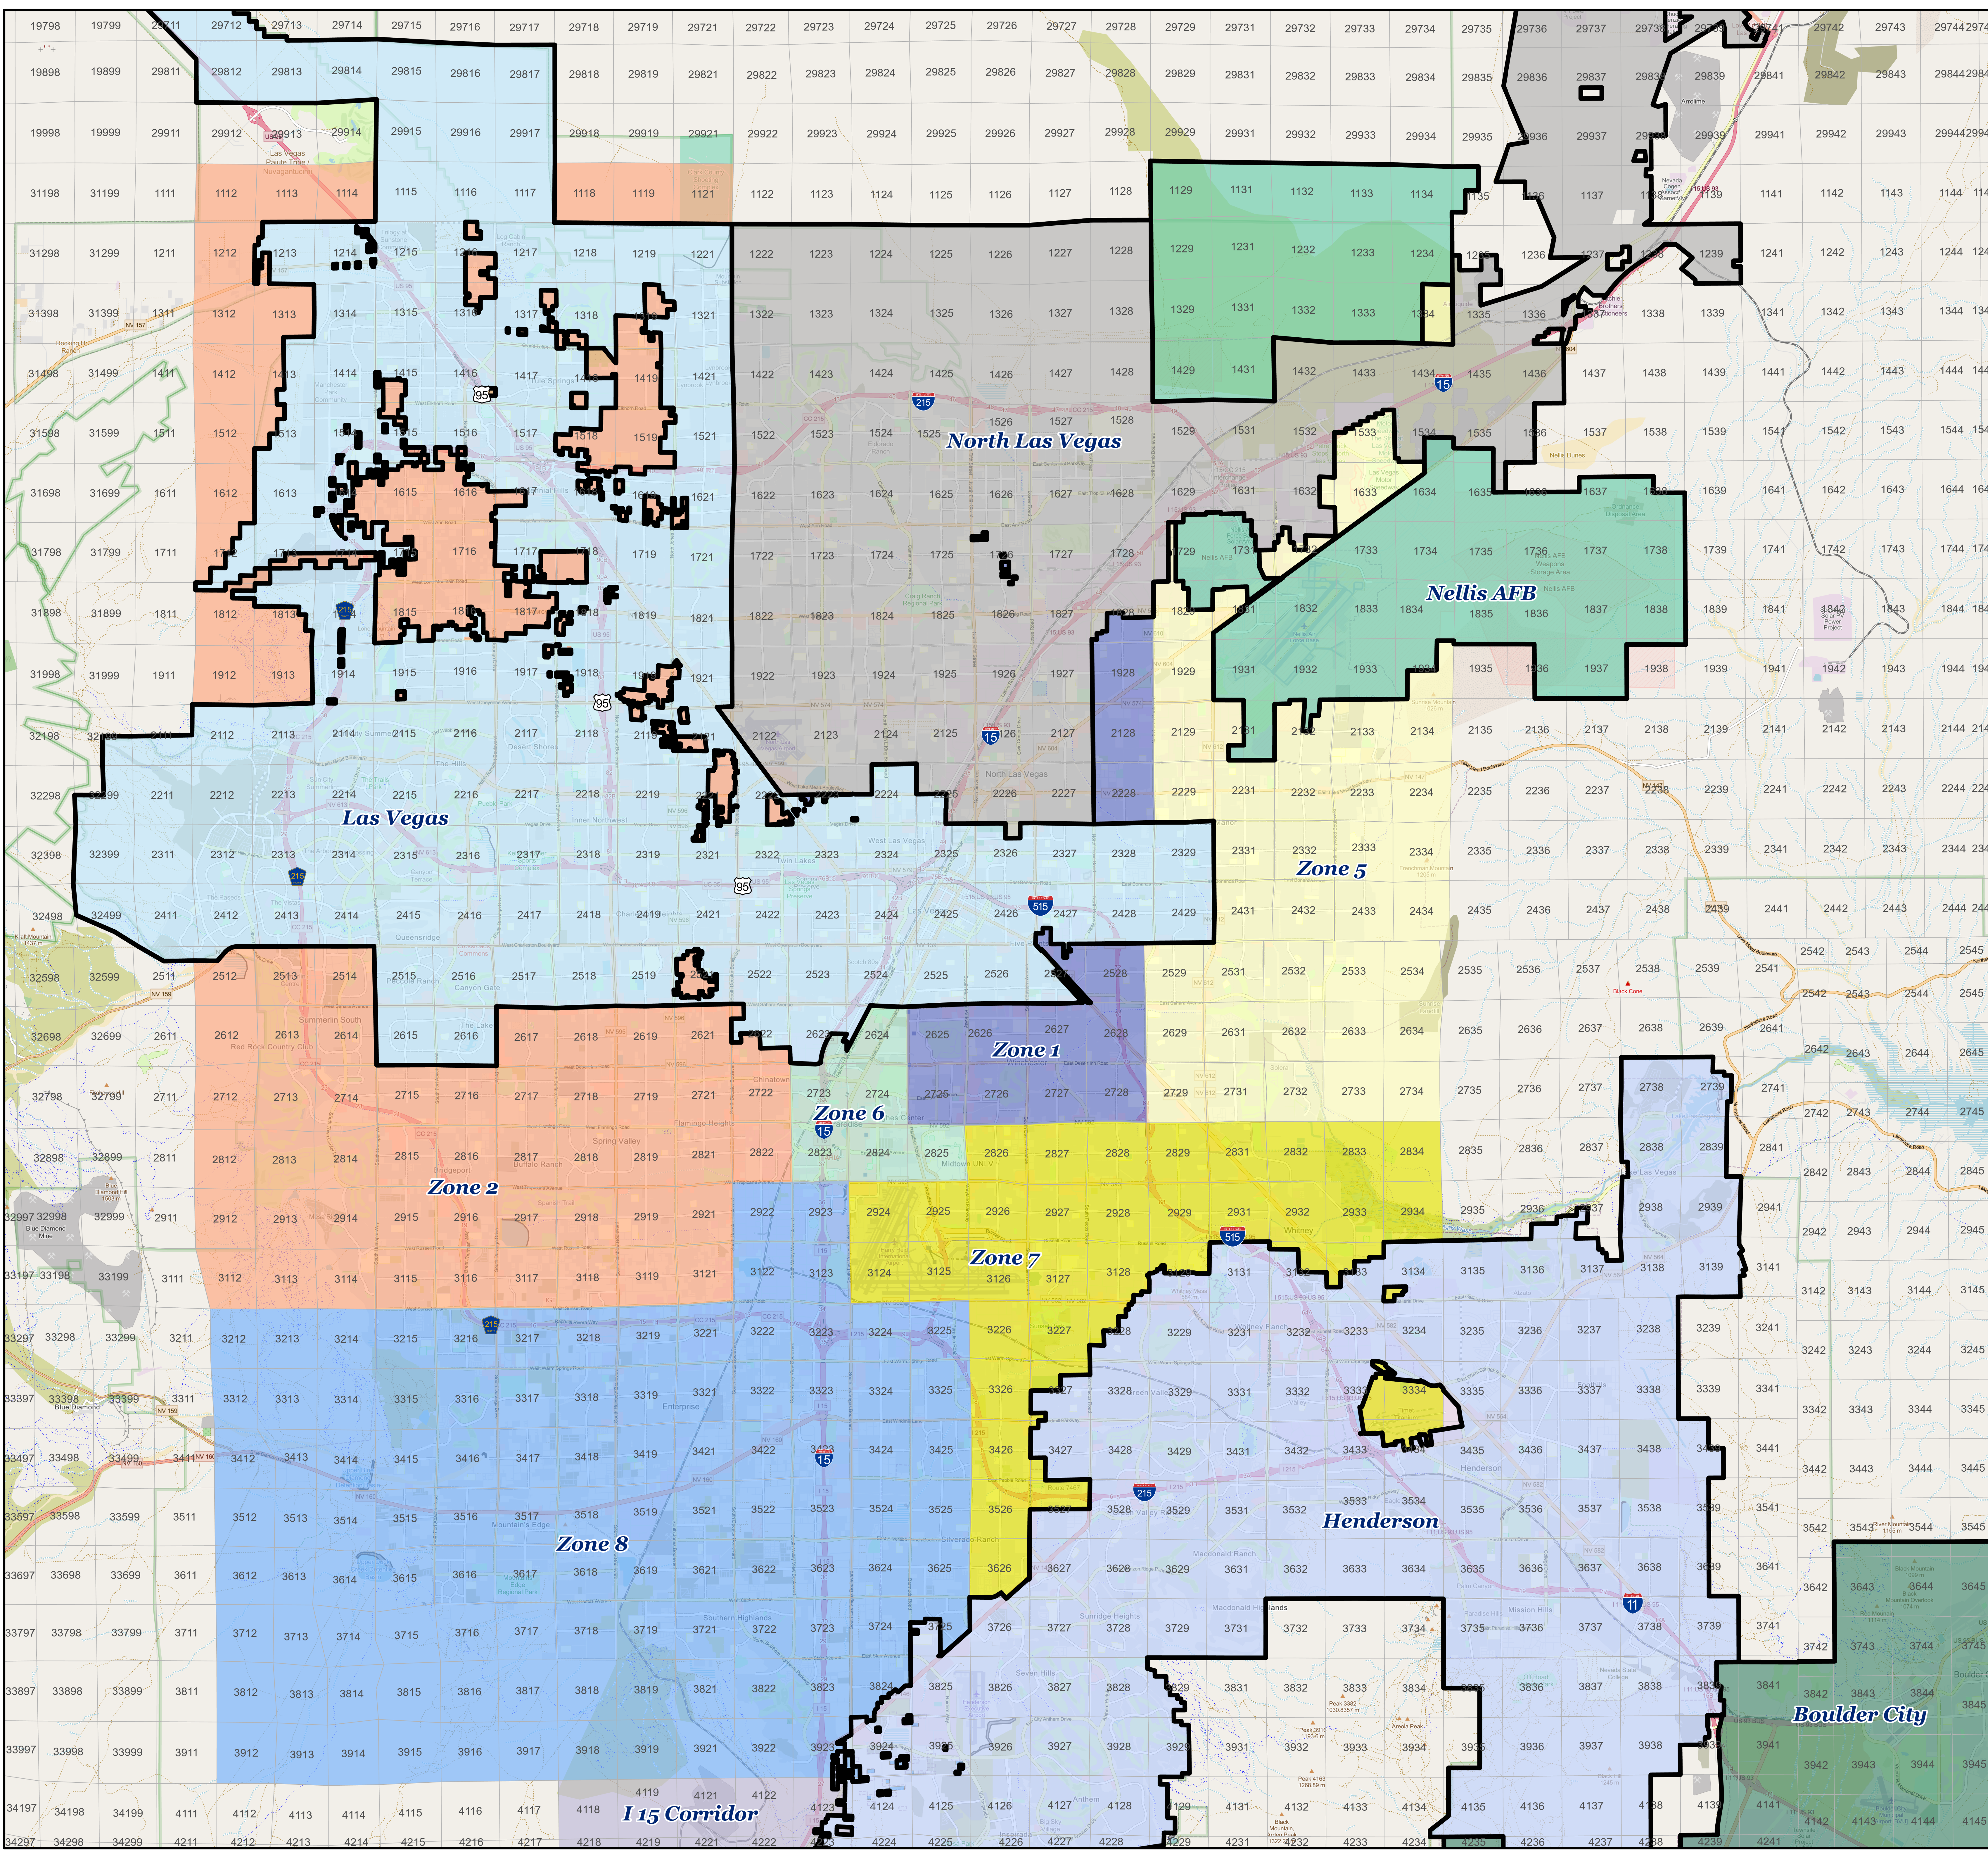

# Ambulance Response Areas Franchise Agreement

- Legend**
- Henderson
  - I 15 Corridor
  - Las Vegas
  - Boulder City
  - Nellis AFB
  - No Zone
  - North Las Vegas
  - Zone 1
  - Zone 2
  - Zone 5
  - Zone 6
  - Zone 7
  - Zone 8
  - Fire Districts
  - Major Roads
  - Highways
  - Railroads
  - Lake
  - Jurisdiction Boundaries

GIS maps are normally produced only to meet the needs of the Fire Departments. Due to continuous development activity this map is for reference only.

Geographic Information Systems  
Combined Communication Center  
(702) 229-0062

Monday, January 9, 2023